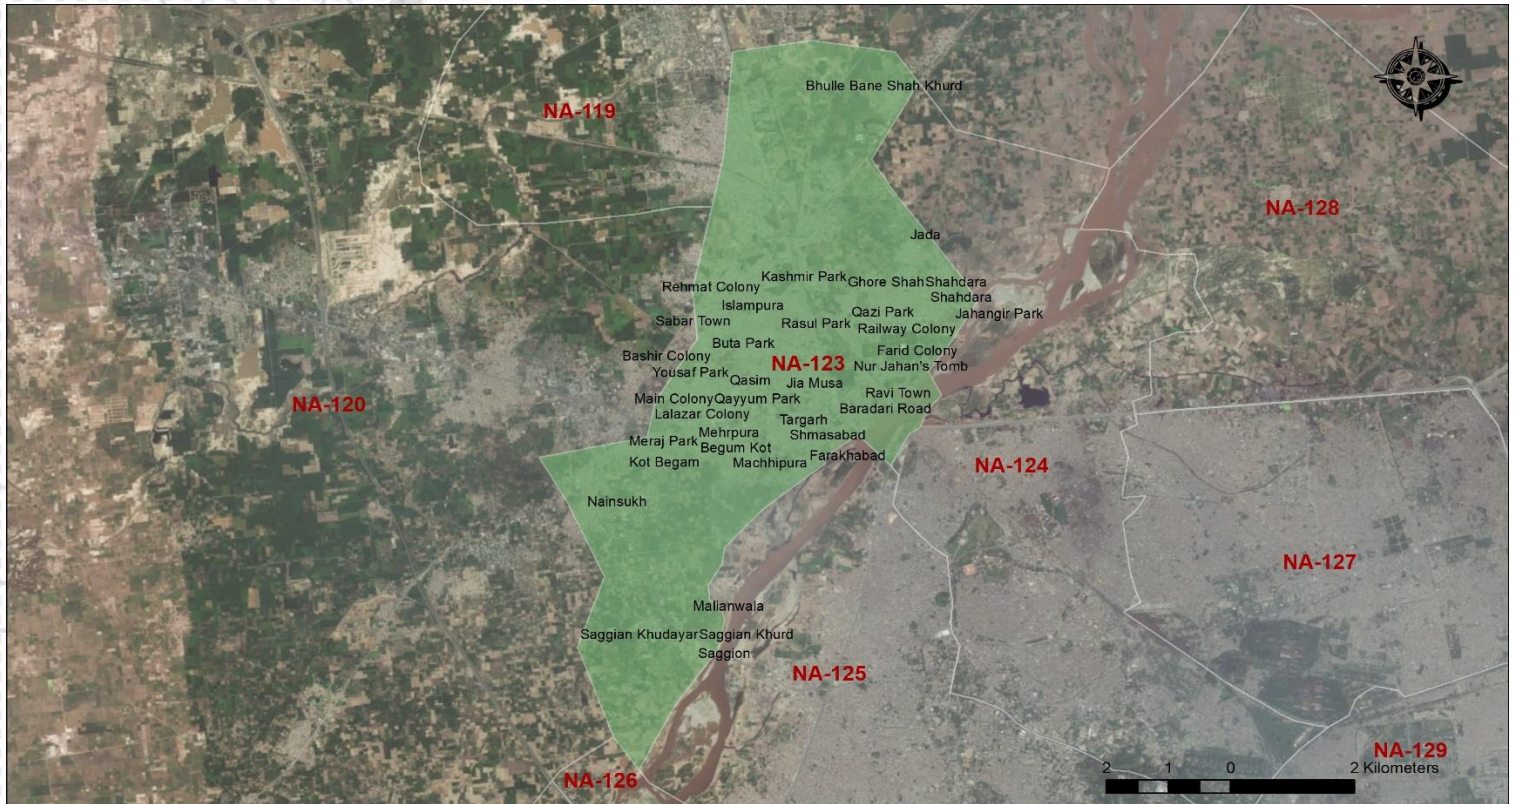

# CONSTITUENCY PROFILE

NA-123 LAHORE-I

PUNJAB

CONSTITUENCY  
POPULATION

792,786